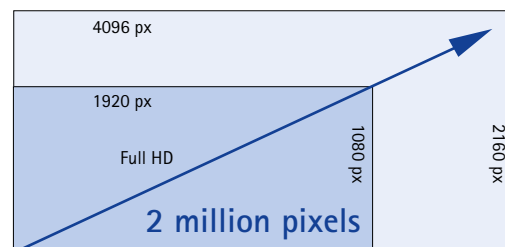

Use 4K ULTRA HD in surgical settings for detail-optimized imagery. The high image quality offers you finely structured images with amazing details and thus a brilliant visual representation.