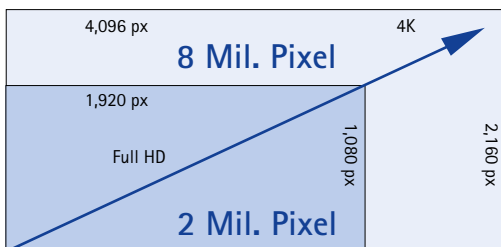

Camera functions adjustable right on the camera arm

Use 4K in surgical settings for detail-optimized imagery. Its exceptional picture quality provides finely structured images with more accurate details, and thus more brilliant visual representations.

Sim.CAM 4K	
Resolution	8,847,360 Pixel
4K ULTRA HD	4096 x 2160
Zoom	12x optical 12x digital
Image reorientation	> 360°
Video outputs	HDMI 1.4 6G SDI

Tolerance ±10 %; technical specifications are subject to change