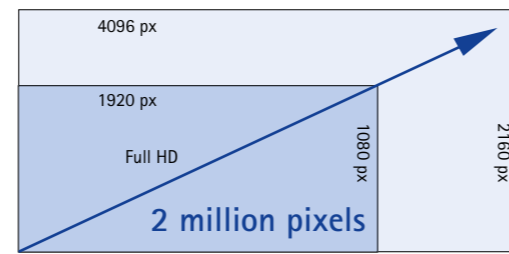

NEW: Sim.CAM 4K Wireless* –

More Details. Better Treatment.

Fascinating images—with clear, sharp contours and strikingly improved color. Details that Full HD was unable to depict are now clearly and distinctly visualized in 4K ULTRA HD. If needed, a cable version of Sim.CAM 4K as a separate arm solution is available.

Sim.CAM 4K and Sim.CAM 4K Wireless*	
Resolution	8,847,360 pixels
4K Ultra HD	4096 x 2160
Zoom	12x optical 12x digital
Image positioning	> 360°, mechanically and electronically
Video outputs	HDMI 1.4, DVI

Technical specifications are subject to change
* Available starting 3rd quarter/2018